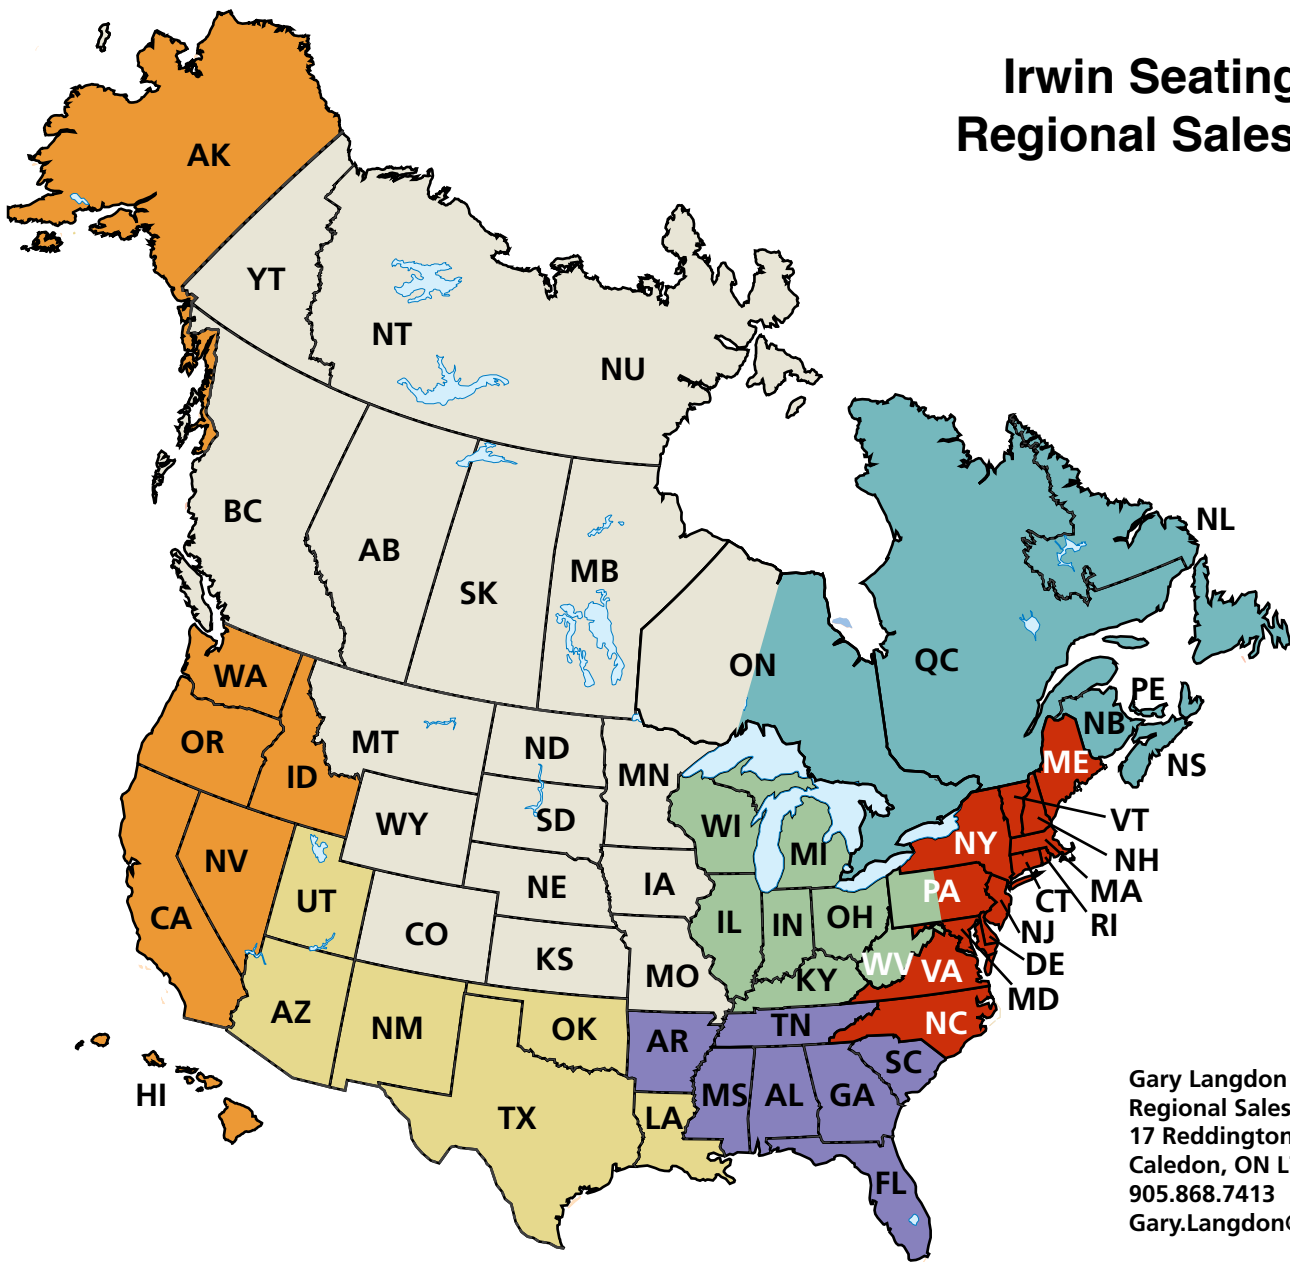

Irwin Seating Company Regional Sales Managers

Ray Byrnes =
 Regional Sales Manager
 2020 Wilber St.
 San Diego, CA 92109
 619.550.6432
 Ray.Byrnes@irwinseating.com

Doug Green =
 Regional Sales Manager
 610 East Cumberland Road
 Altamont, IL 62411
 618.483.6157 ext. 372
 Doug.Green@irwinseating.com